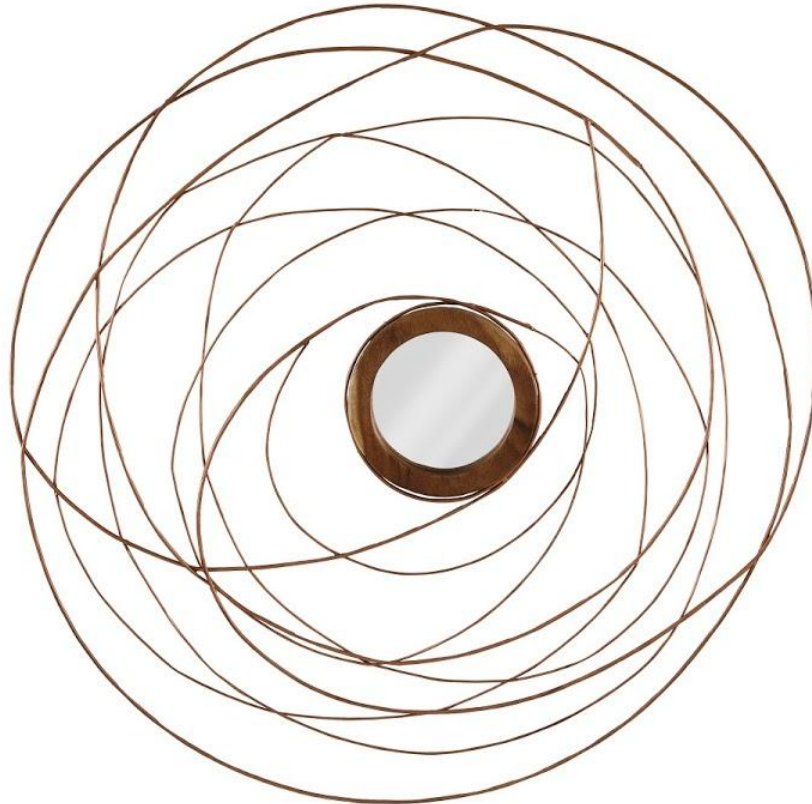

TH99487

**Nest Mirror, Chamcha**  
**Wood/Wire, Copper, SM**

**phillips**  
**collection**  
*every piece a conversation*

---

Dimensions: 38x2x38"h (40x4x40"h packed)  
Weight: 5 LBS (7 LBS packed)  
Material: Chamcha  
Material Specif.: Metal  
Finish: -  
Color: Brown  
Country of origin: THAILAND