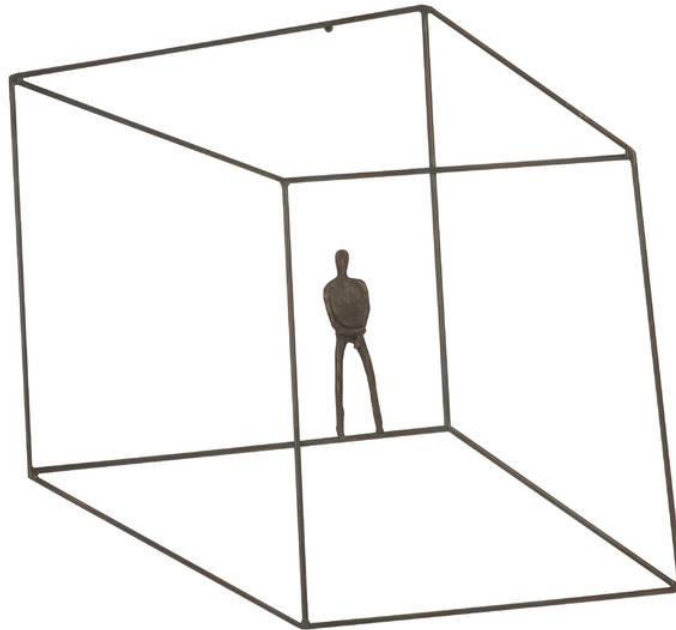

TH97101

**Perspective Wall Art, Square,
Standing Arms Down**

phillips
collection
every piece a conversation

Whimsical yet sophisticated, we just love how the Perspective Wall Sculptures pop! Available in many styles and super easy to mount, they are great examples of wall play--where you have limitless possibilities to design the wall as you see fit.

Dimensions: 23x1x23"h (25x3x25"h packed)
Weight: 6 LBS (9 LBS packed)
Material: Metal
Finish: -
Color: Brown
Country of origin: THAILAND