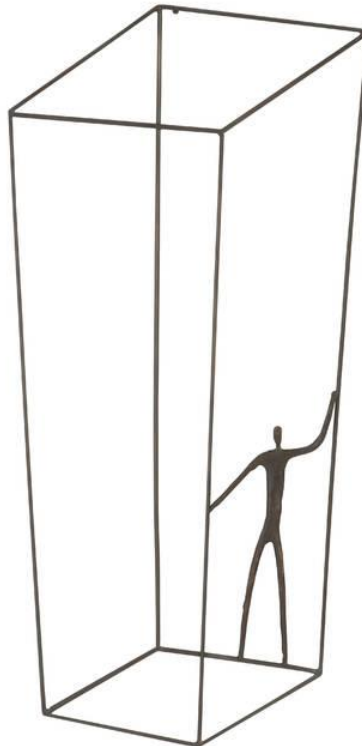

TH97098

**Perspective Wall Art,
Rectangular, Standing Right**

phillips
collection
every piece a conversation

Whimsical yet sophisticated, we just love how the Perspective Wall Sculptures pop! Available in many styles and super easy to mount, they are great examples of wall play--where you have limitless possibilities to design the wall as you see fit.

Dimensions: 18x1x38" h (20x3x40" h packed)
Weight: 9 LBS (11 LBS packed)
Material: Metal
Finish: -
Color: Brown
Country of origin: THAILAND