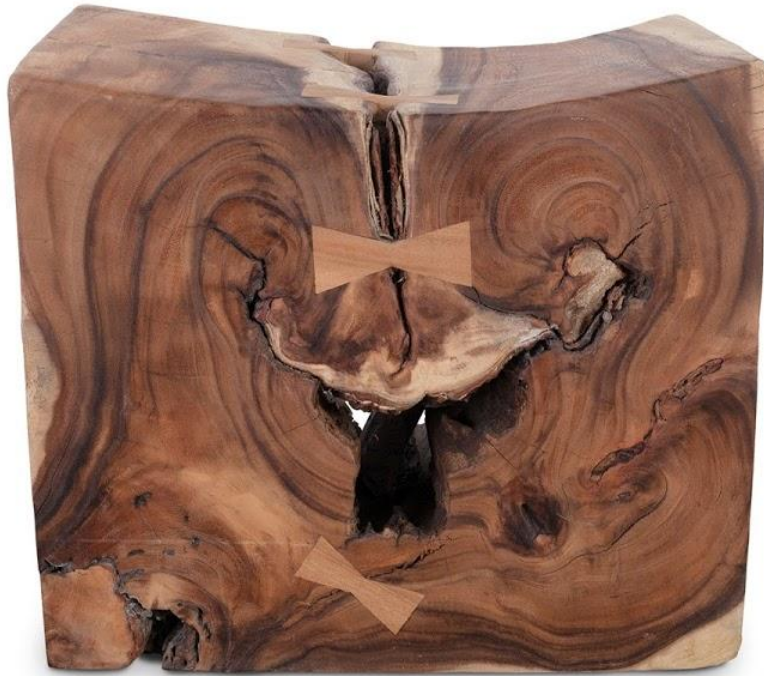

TH76849

**Sway Stool, Chamcha Wood,  
20x14x18"h**

**phillips**  
**collection**  
*every piece a conversation*

---

Dimensions: 20x14x18"h (22x16x22"h packed)

Weight: 119 LBS (170 LBS packed)

Material: Chamcha

Finish: Natural

Color: Brown

Country of origin: THAILAND