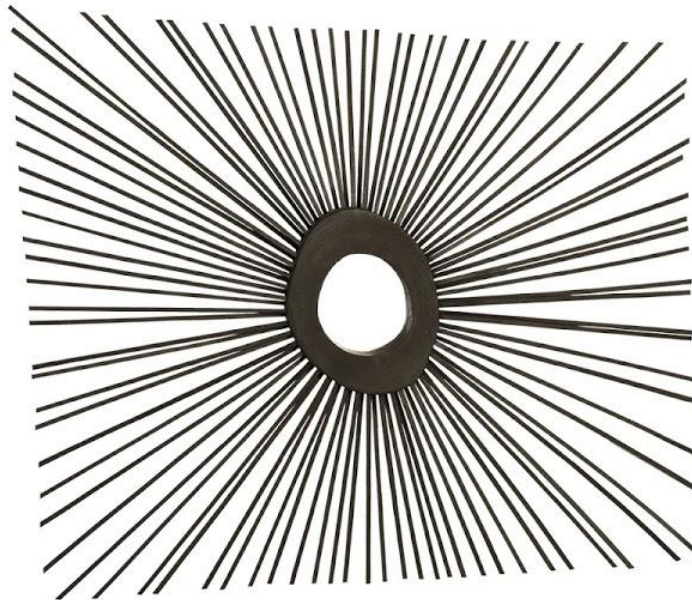

TH75401

**Spoke Mirror, Burnt, Square ,
46x2x33"h**

phillips
collection
every piece a conversation

Can you believe these playful organic shapes are formed from only thin wood sticks? Made from solid wood components and finished in charred black. Available in 3 styles.

Dimensions: 46x2x33"h (50x6x37"h packed)

Weight: 8 LBS (14 LBS packed)

Material: Wood

Finish: -

Color: Black

Country of origin: THAILAND