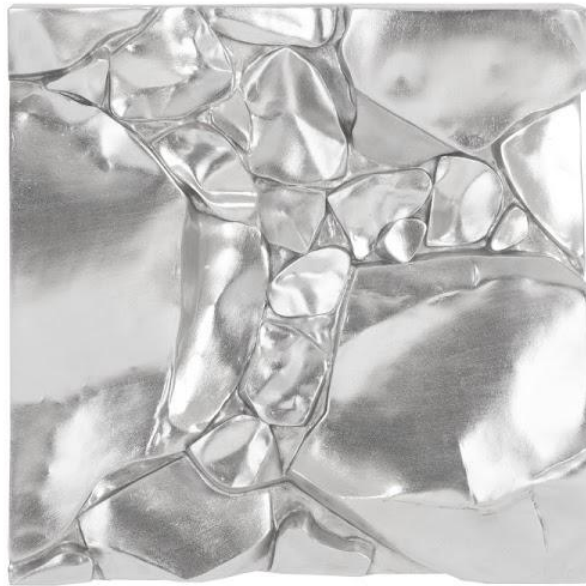

## Cairn Wall Tile, Silver

**phillips**  
**collection**  
*every piece a conversation*

---

Resembling a detail of stacked stones, the Cairn Wall Tile, is cast in artisan-grade resin and hand-finished in silver leaf. Dramatic in scale and versatile in application, these are sure to get the conversation started.

Dimensions: 24x5x24" h (26x7x26" h packed)  
Weight: 10 LBS (13 LBS packed)  
Material: Resin  
Finish: -  
Color: Silver  
Country of origin: PHILIPPINES