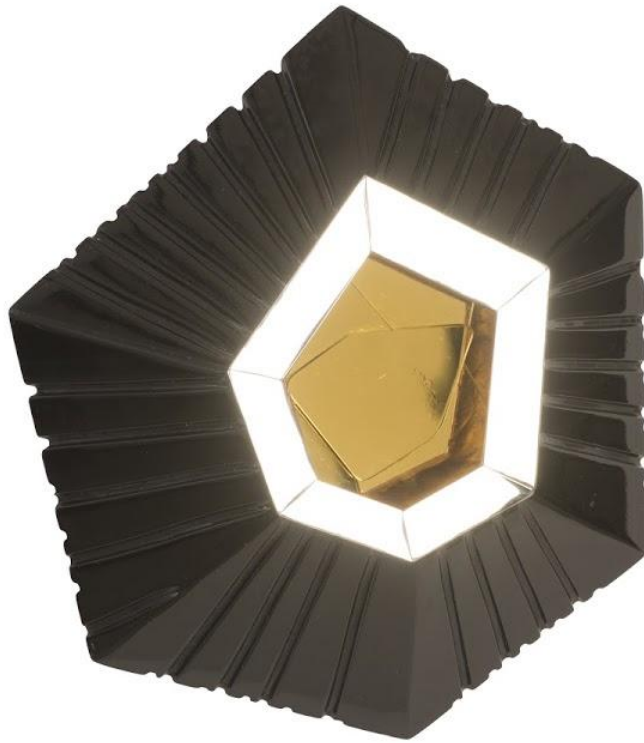

PH80019

Hex Wall Tile, XS

phillips
collection
every piece a conversation

An exploded hexagon, the hex wall tiles are crafted in resin with a glossy black finish highlighted with brass mirror on the inside. Available in six sizes, they can be mixed together on the wall for a dramatic effect.

Dimensions: 8x3x7" h (10x5x9" h packed)
Weight: 4 LBS (6 LBS packed)
Material: Metal / Resin
Finish: -
Color: Gold / Black / Silver
Country of origin: PHILIPPINES