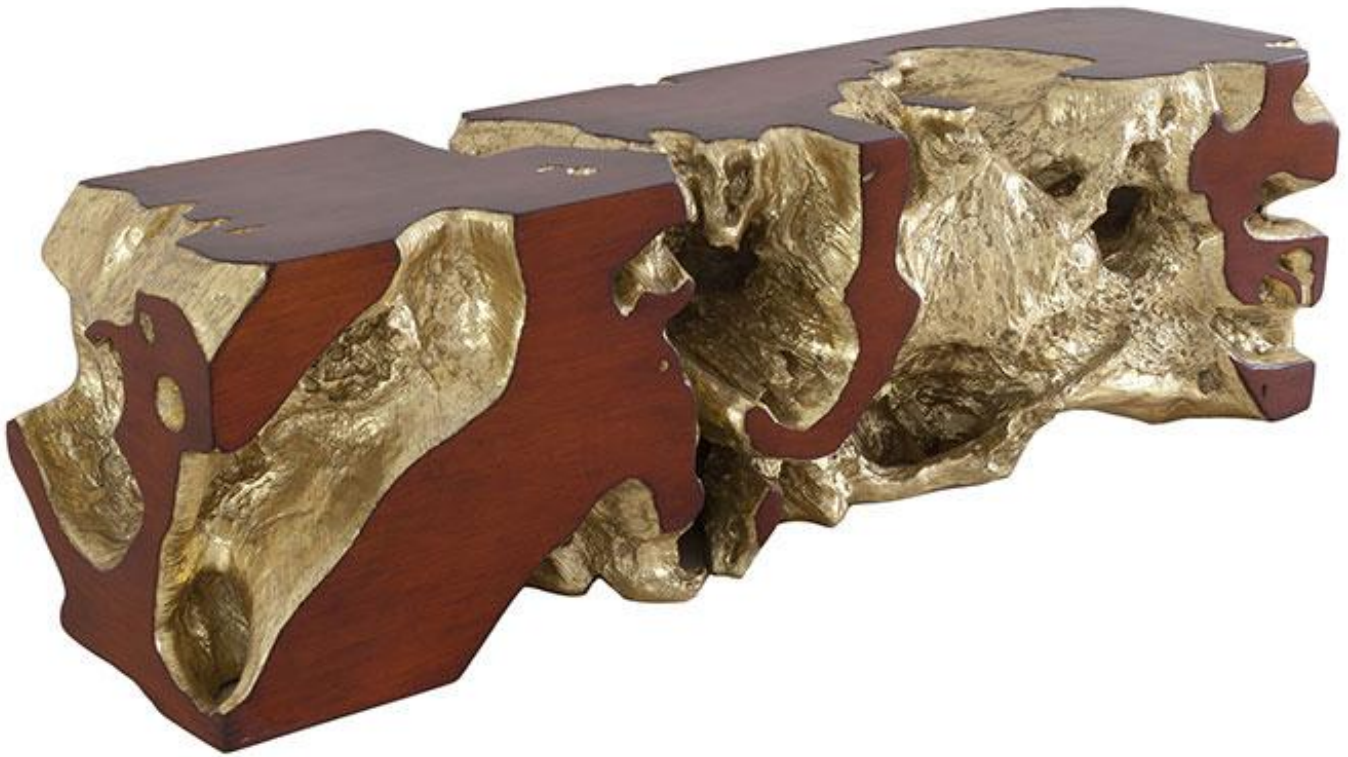

PH62421

**Freeform Bench, Gold Leaf, Faux
Bois, 59x14x17"h**

phillips
collection
every piece a conversation

Dimensions: 59x14x17"h (63x18x21"h packed)

Weight: 90 LBS (98 LBS packed)

Material: Resin

Finish: Faux Bois / Gold Leaf

Color: Brown

Country of origin: PHILIPPINES