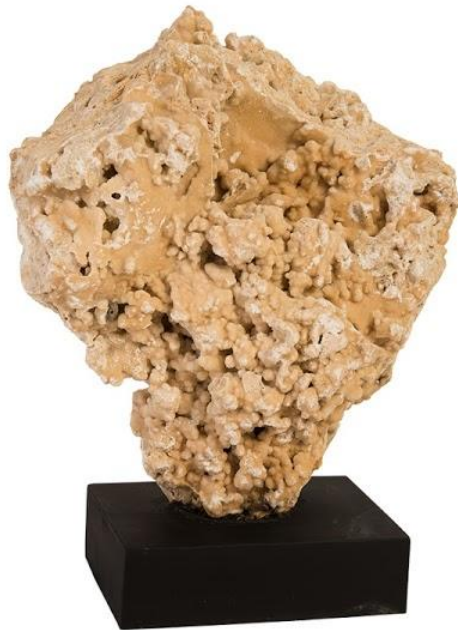

ID86597

**Stalagmite Sculpture on Wood
Stand, 24x11x29"h**

phillips
collection
every piece a conversation

Dimensions: 24x11x29"h (26x13x31"h packed)
Weight: 230 LBS (270 LBS packed)
Material: Stone
Material Specif.: Wood
Finish: Natural
Color: Black / Peach
Country of origin: INDONESIA