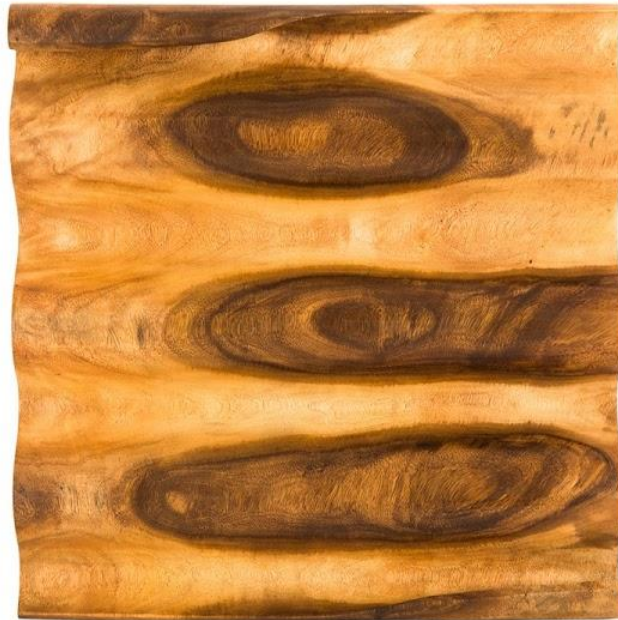

ID70206

Carved Wall Tray, 19x2x19"h

phillips
collection
every piece a conversation

Dimensions: 19x2x19"h (20x3x20"h packed)

Weight: 5 LBS (7 LBS packed)

Material: Wood

Finish: Natural

Color: Brown