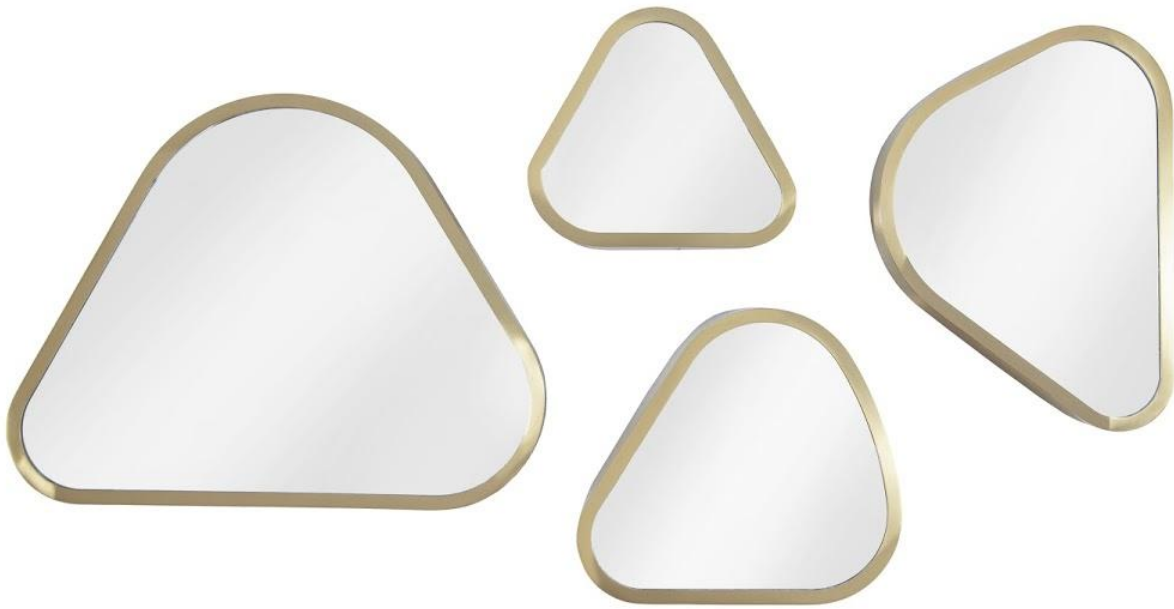

CH97807

**Pebble Mirrors, Set of 4, Brushed  
Brass**

**phillips**  
**collection**  
*every piece a conversation*

---

Pebble-shaped mirrors encased in a brushed brass finish are stacked into table lamps, floor lamps and mirrors to create this beautiful new collection.

Dimensions: 12.50x1x16"h (22x21x9"h packed)  
Weight: 10 LBS (12 LBS packed)  
Material: Metal / Glass  
Finish: Polish Brass  
Color: Gold  
Country of origin: CHINA