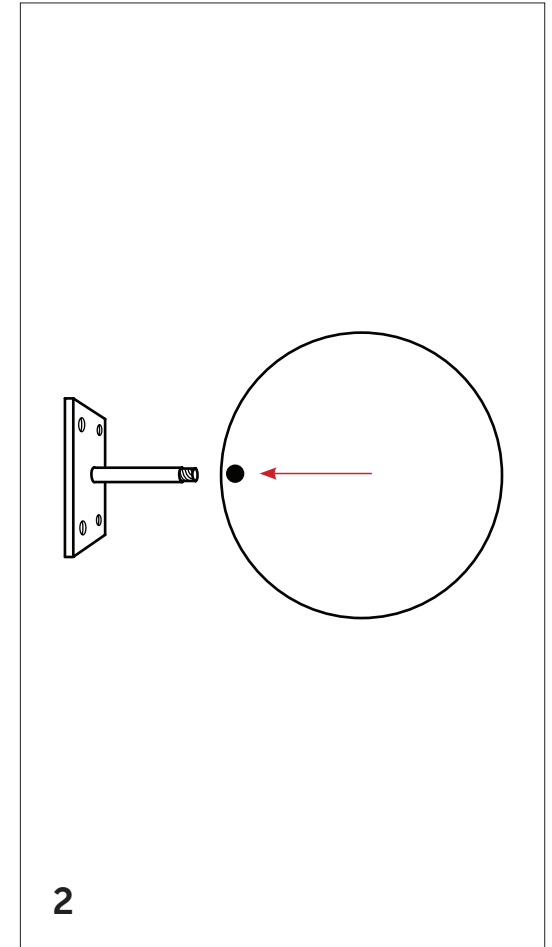

Cast Root Wall Ball

Installation Guide

phillips 
collection
every piece a conversation

Cast Root Wall Ball

Wall Mounting

Attach the wall hanger on wall surface using screws.

Insert wall hanger in hole of the ball.

Turn clockwise to tighten until reach the desired end point.

(screws not included)