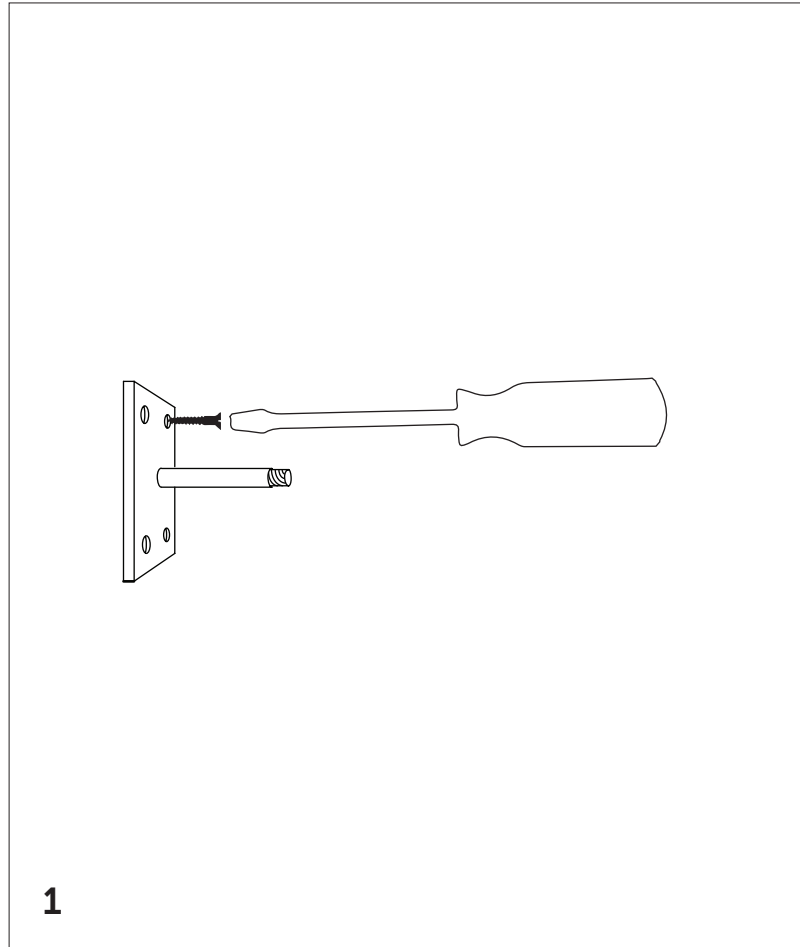

Cast Root Wall Ball

Installation Guide

phillips 
collection
every piece a conversation

Cast Root Wall Ball

Wall Mounting

Attach the wall hanger on wall surface using screws.

Insert wall hanger in hole of the ball.

Turn clockwise to tighten until reach the desired end point.

(screws not included)