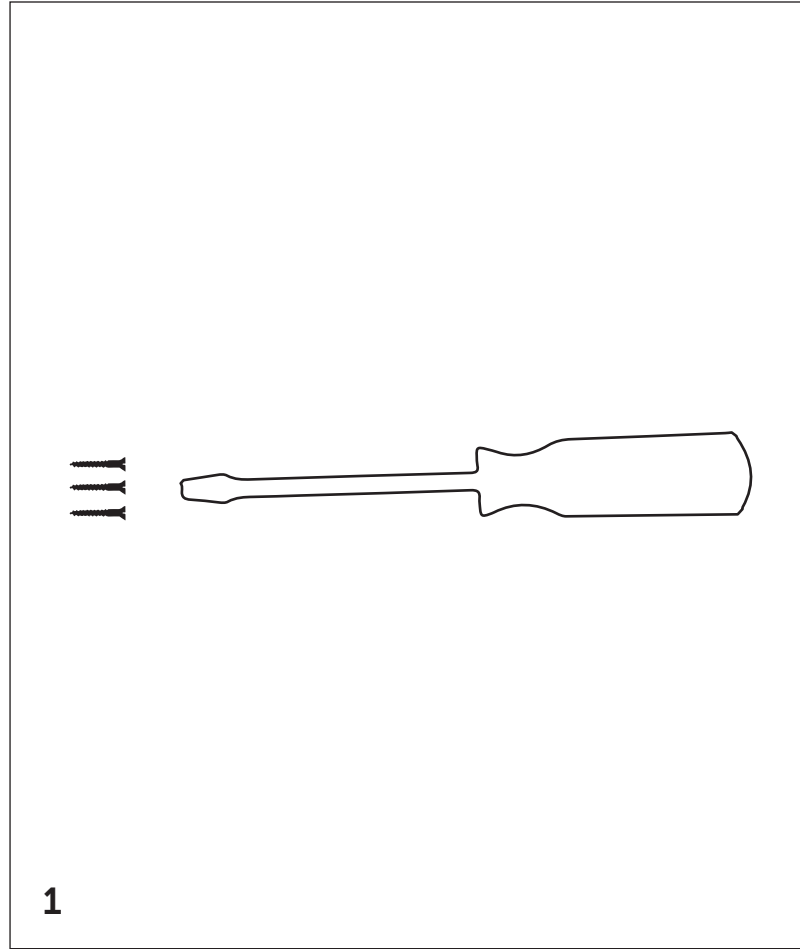

Flower Wall Decor

Installation Guide

phillips 
collection
every piece a conversation

Flower Wall Decor

Wall Mounting

1
Place screws into wall surface.

2
Place holes on back of Flower Wall Decor onto the screws.