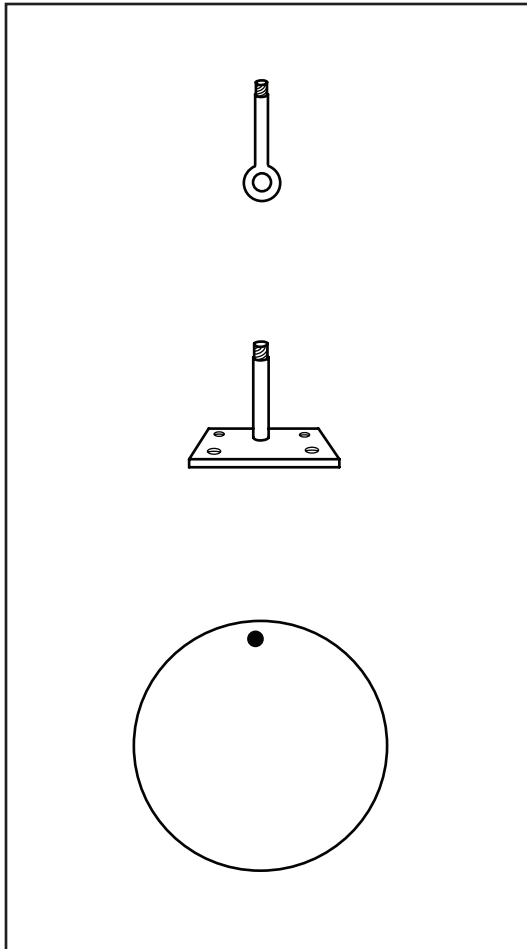

Ball Wall Ceiling

Installation Guide

phillips 
collection
every piece a conversation

Ball Wall Ceiling

Wall Mounting

Attach the wall hanger on wall surface using screws.

Attach the ball as a wall decor by inserting it on provided wall hanger. (Turn clockwise to tighten)

Insert wall hanger in hole of the ball.

Turn clockwise to tighten until reach the desired end point.

(screws not included)