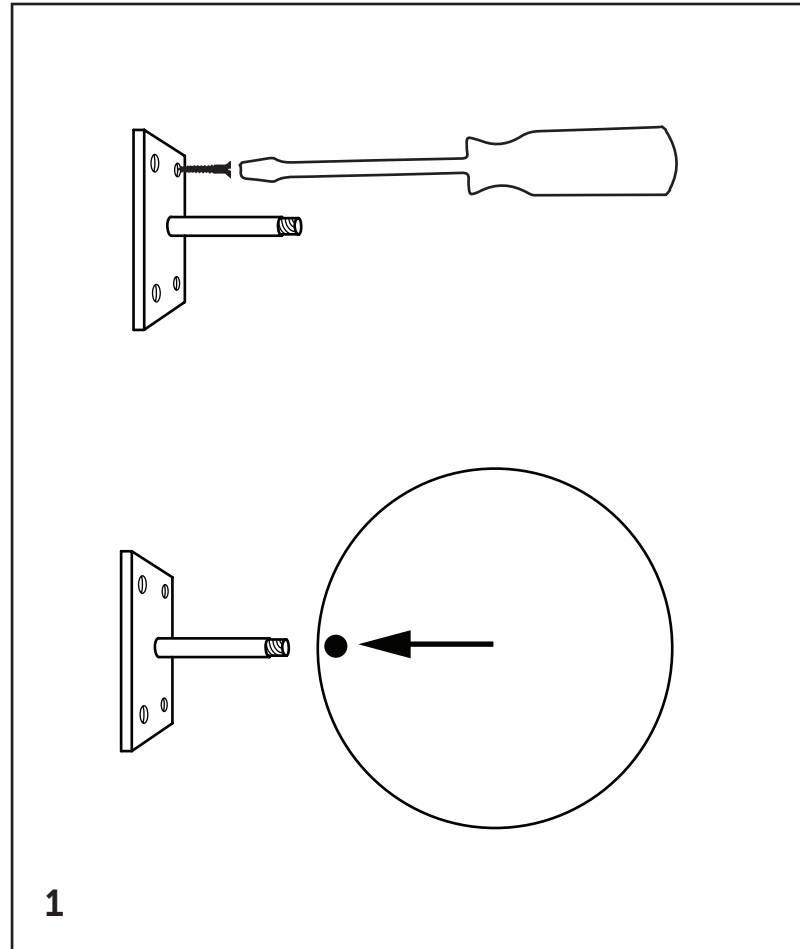

Ball Wall Ceiling

Installation Guide

phillips 
collection
every piece a conversation

Ball Wall Ceiling

Wall Mounting

Attach the wall hanger on wall surface using screws.

Attach the ball as a wall decor by inserting it on provided wall hanger. (Turn clockwise to tighten)

Insert wall hanger in hole of the ball.

Turn clockwise to tighten until reach the desired end point.

(screws not included)