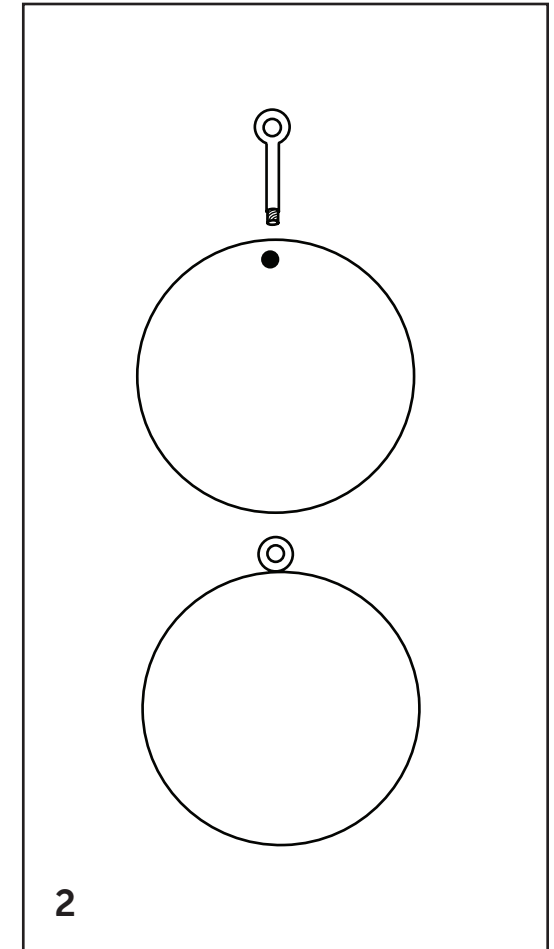

Ball Wall Ceiling

Installation Guide

phillips 
collection
every piece a conversation

Ball Wall Ceiling

Wall Mounting

Attach the wall hanger on wall surface using screws.

Attach the ball as a wall decor by inserting it on provided wall hanger. (Turn clockwise to tighten)

Insert wall hanger in hole of the ball.

Turn clockwise to tighten until reach the desired end point.

(screws not included)